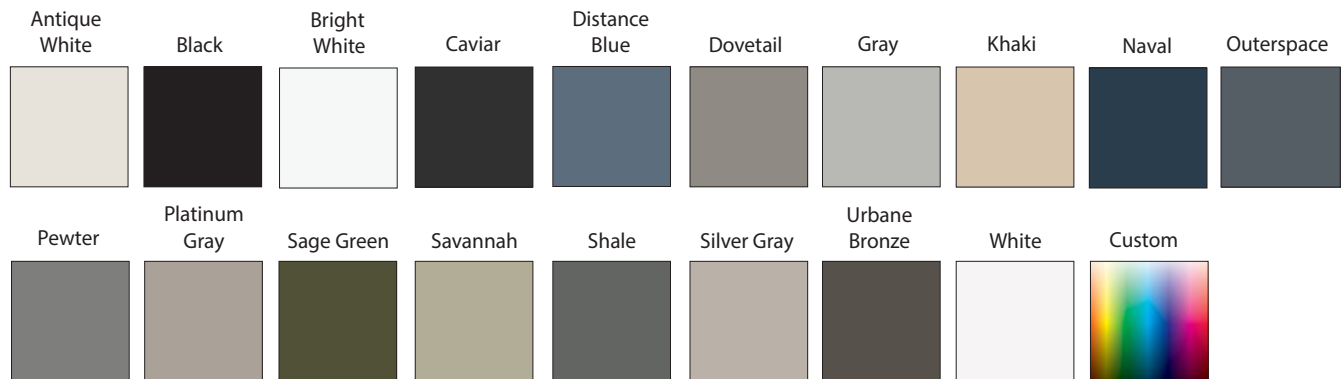

DREAM CRAFT

EURO CABINETRY

LAWTON

FRAMELESS

WOOD SPECIES:

- HDF
- MAPLE
- OAK

Stains

Paint colors are available on HDF, MAPLE and OAK

Paints

Glazes