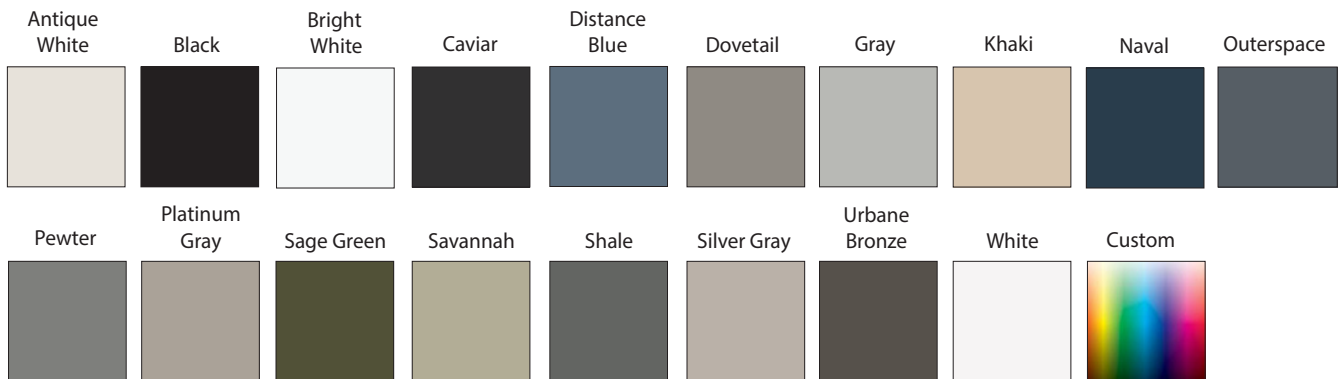

DREAM CRAFT

EURO CABINETRY

MIDWAY 2

FRAMELESS

WOOD SPECIES:

- CHERRY
- HDF
- KNOTTY ALDER
- MAPLE

Stains

Paint colors are available on MAPLE and OAK

Paints

Glazes