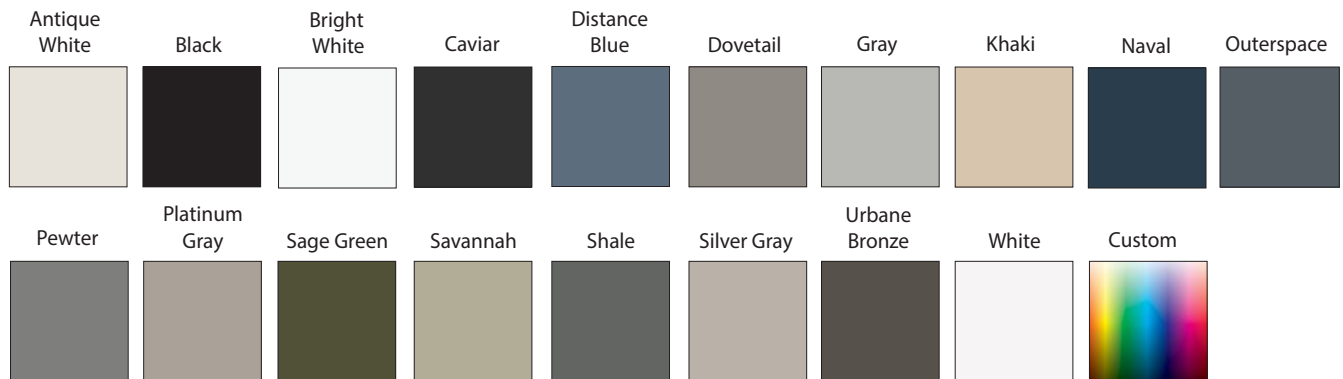

### NEWPORT 2

FRAMELESS

WOOD SPECIES:

- CHERRY
- HDF
- MAPLE

**Stains**

Paint colors are available on HDF and MAPLE

**Paints**

**Glazes**