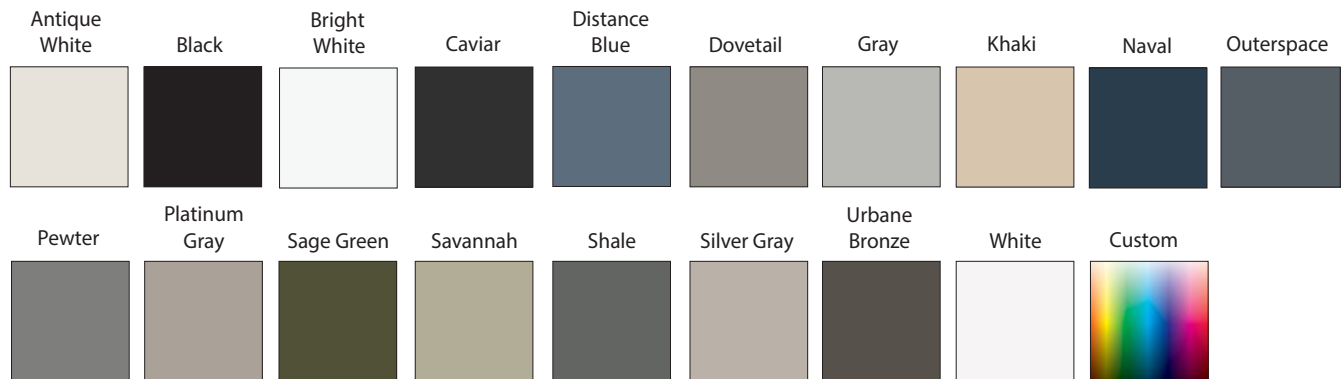

DREAM CRAFT

EURO CABINETRY

SENECA

FRAMELESS

WOOD SPECIES:

- HDF
- MAPLE
- OAK

Stains

Paint colors are available on HDF, MAPLE and OAK

Paints

Glazes